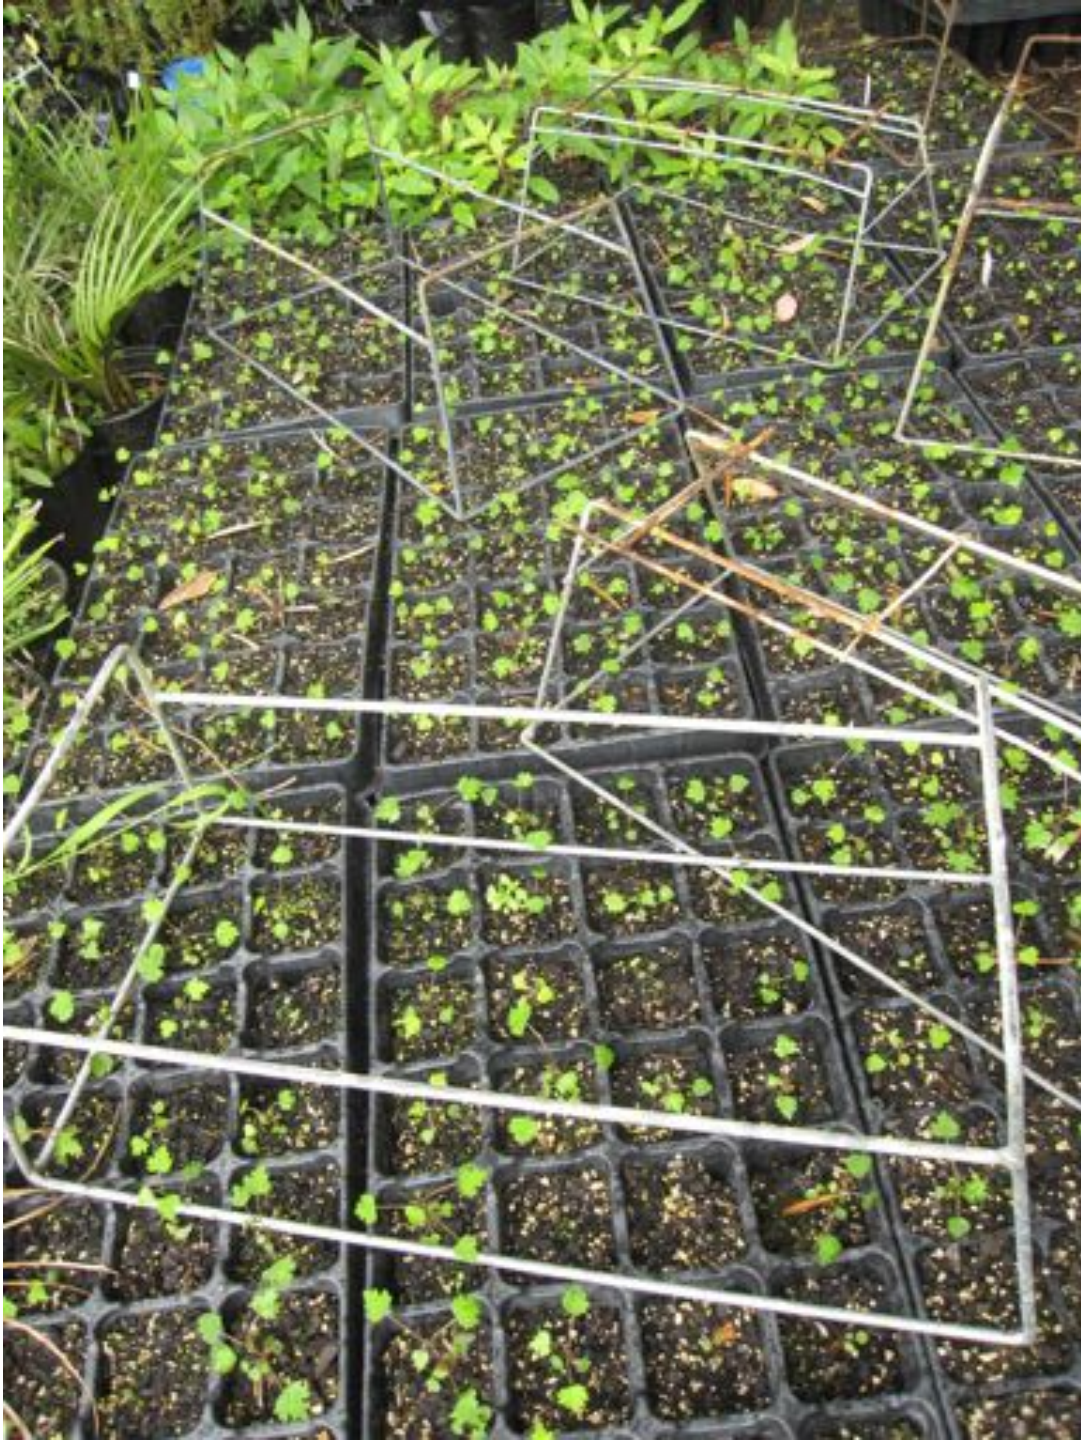

PLANT IT!

GROWING NATIVE PLANTS FOR CATCHMENT RESTORATION

He Kākano (A Seed)

**For Schools and Communities
Proudly supported by**

Whitebait Connection
...xstream about freshwater life

SPOT THE
FLOWERS

Eco-
sourcing
seeds

**Pest control –
protecting the
seed source**

Identify species

New Zealand's
BOOK AWARDS
WINNER

2012 BOOK OF THE YEAR
BOOK AWARDS

NEW ZEALAND'S
NATIVE TREES

PETER WILSON & ROB LUCAS

Germination: improvise!

KAWAKAWA
Fernery Gdns
Whanga.
S.15.2.16