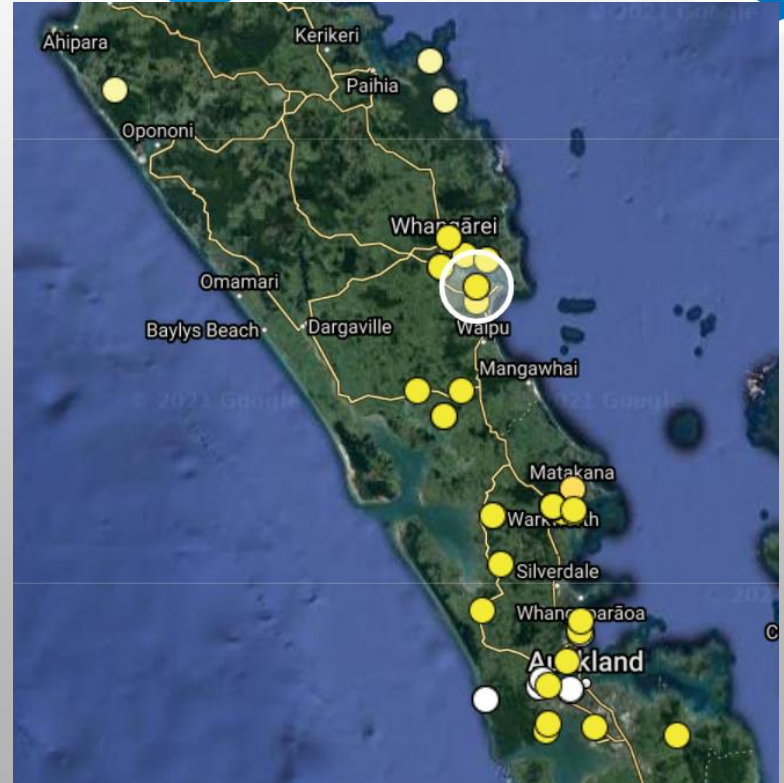

Snorkelling Te Kura Moana

MTSCT Wananga

Community Engagement

Community Led & Kaitiaki Actions

Community Snorkel Days

Marine Protected Areas

whitebait Connection
x-stream about freshwater life

Clean
Cool
Clear
Cover
Creatures
Current
Coastline
Connections

Riparian Restoration and
planting

WBC mahi - celebrating 20 years

2011

2014

2017

WBC mahi - celebrating 20 years

WBC mahi - celebrating 20 years

2014