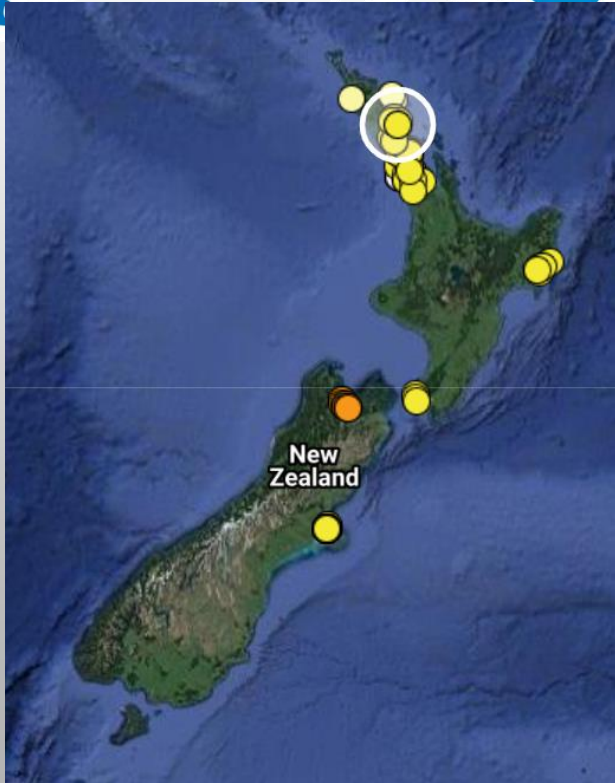

Snorkelling Te Kura Moana

MTSCT Wananga

Community Engagement

Community Led & Kaitiaki Actions

Community Snorkel Days

Marine Protected Areas

whitebait Connection
x-stream about freshwater life

Clean
Cool
Clear
Cover
Creatures
Current
Coastline
Connections

WBC National

The WBC programme

Information

Experience

Action

WBC mahi

Inanga Spawning Surveys and
Habitat Restoration

Freshwater Monitoring

Riparian Restoration and
planting

WBC mahi - celebrating 20 years

2011

2014

2017

WBC mahi - celebrating 20 years

WBC mahi - celebrating 20 years

2014